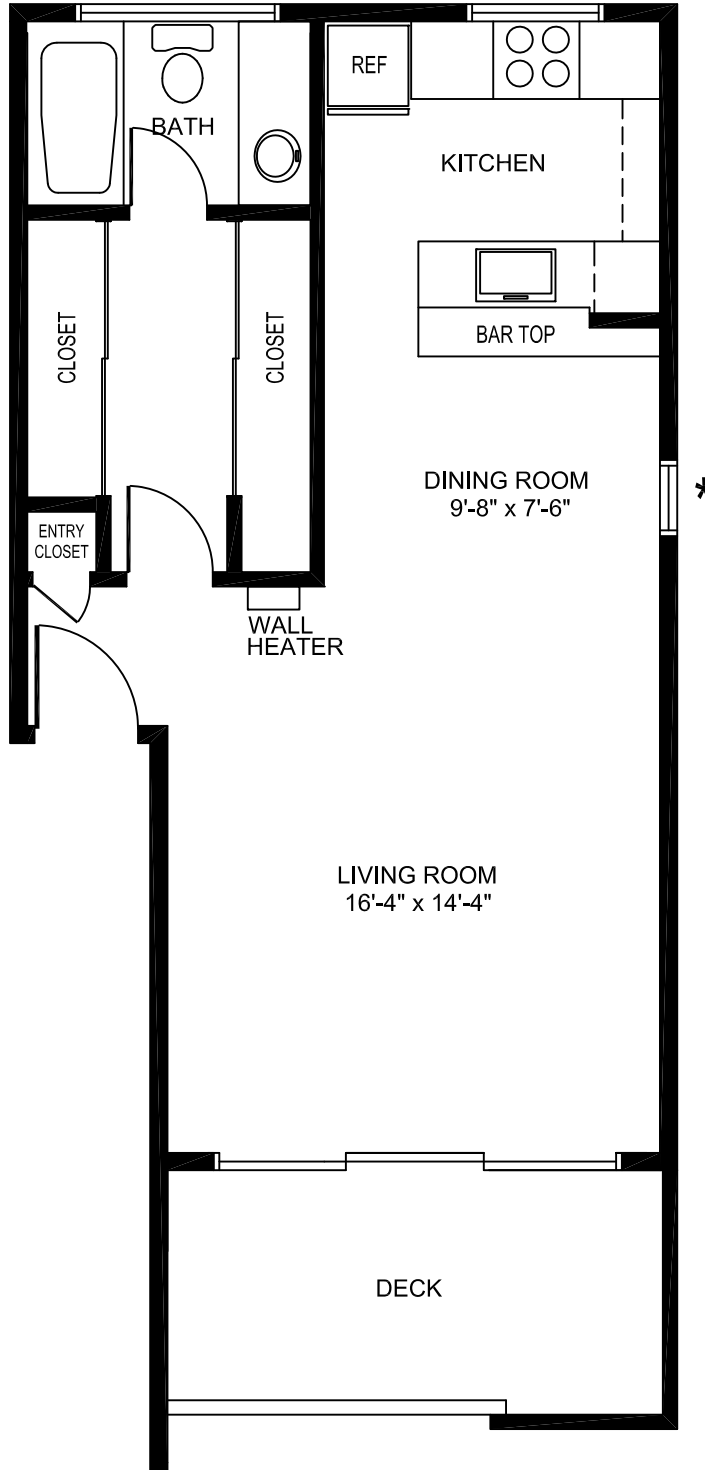

CRESTVIEW APARTMENTS

UNIT A
STUDIO

573 S.F.

* WINDOW AT END UNITS ONLY