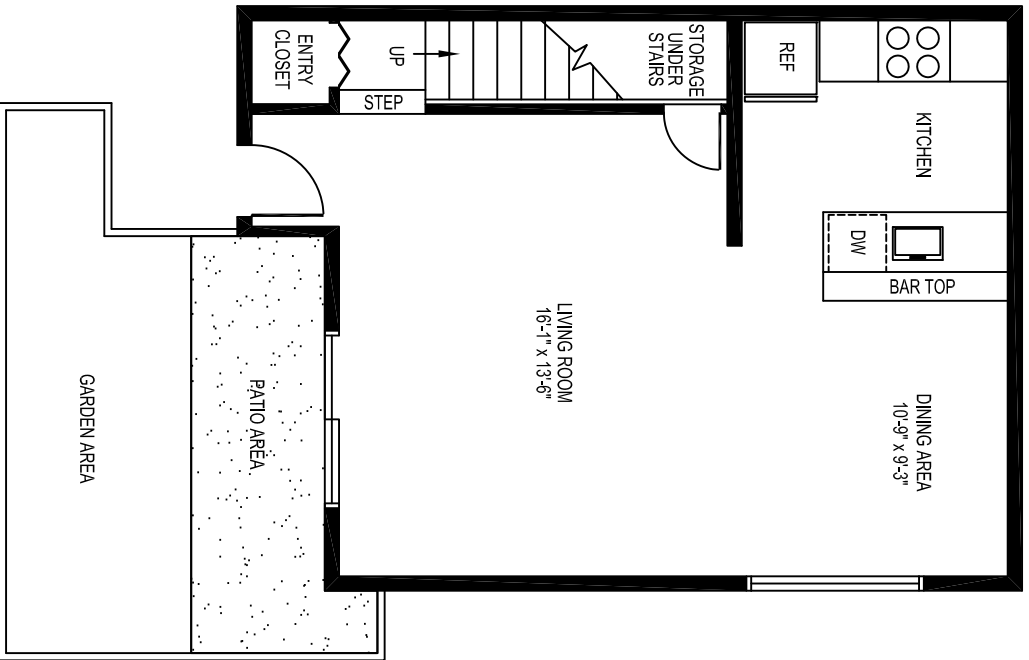

OLD COUNTY ROAD APARTMENTS

TWO STORY
TOWNHOUSE
1,008 SQ.FT.

ONE DECK
ONE PATIO
T1