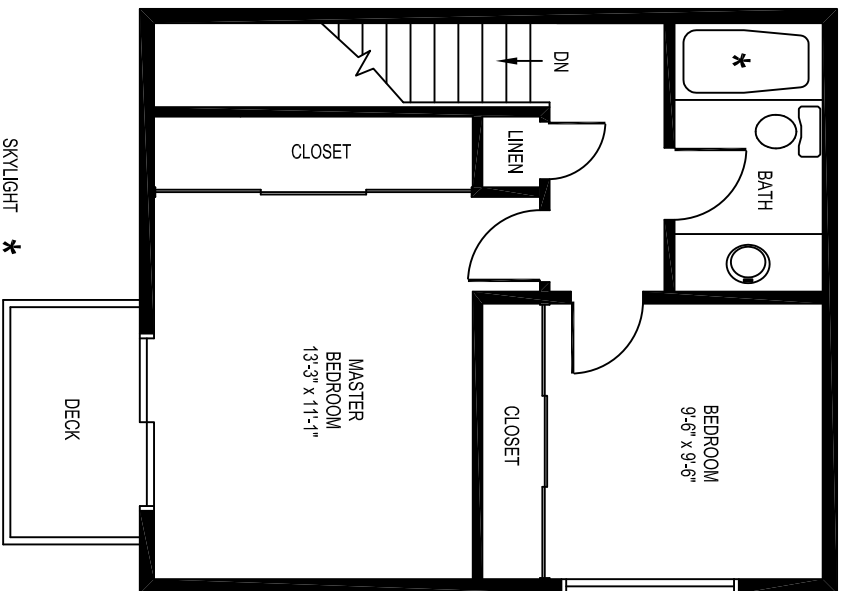

OLD COUNTY ROAD APARTMENTS

TWO STORY
TOWNHOUSE
1,008 SQ.FT.

ONE DECK
ONE PATIO
T1