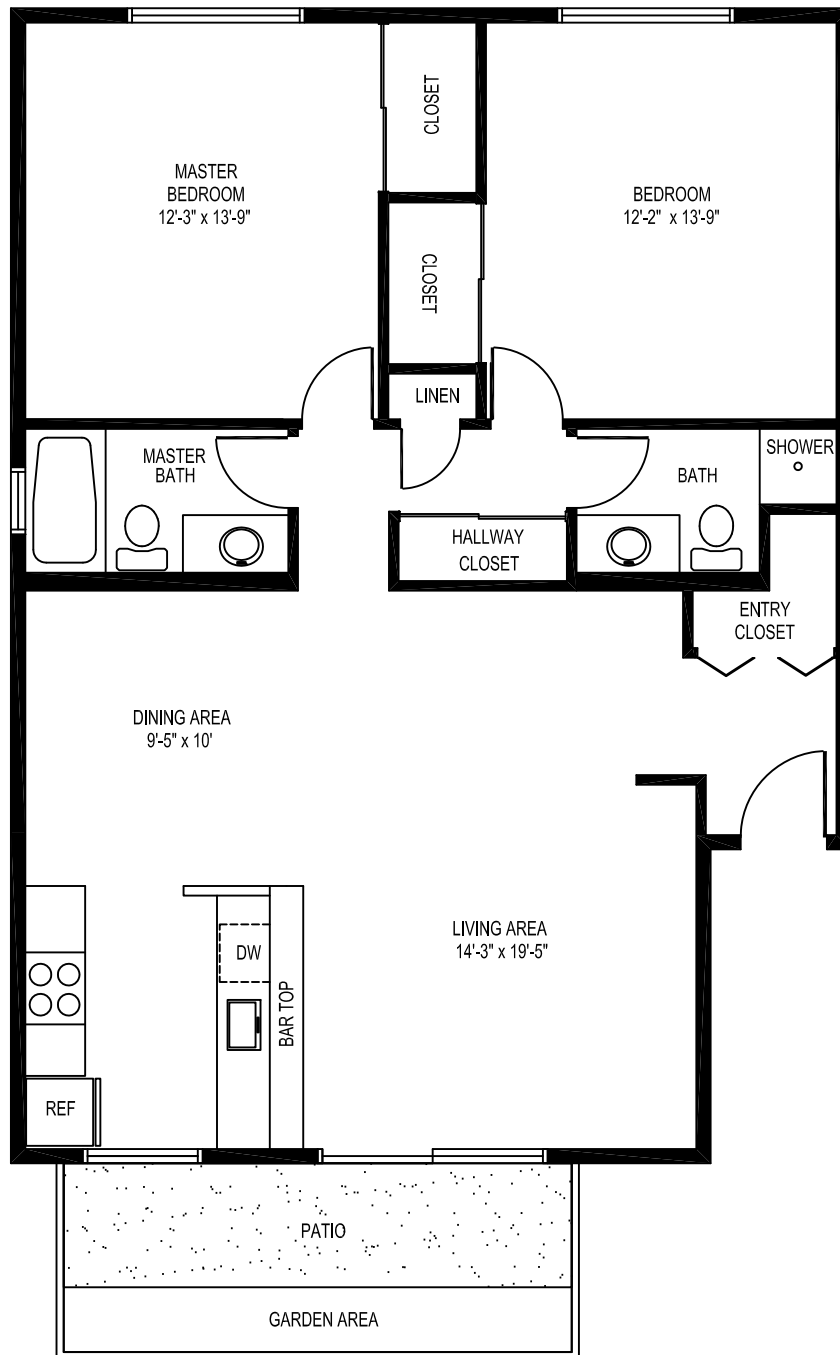

OLD COUNTY ROAD APARTMENTS

FIRST FLOOR
TWO BEDROOM - TWO BATH
1,136 SQ.FT.

ONE PATIO
M-I