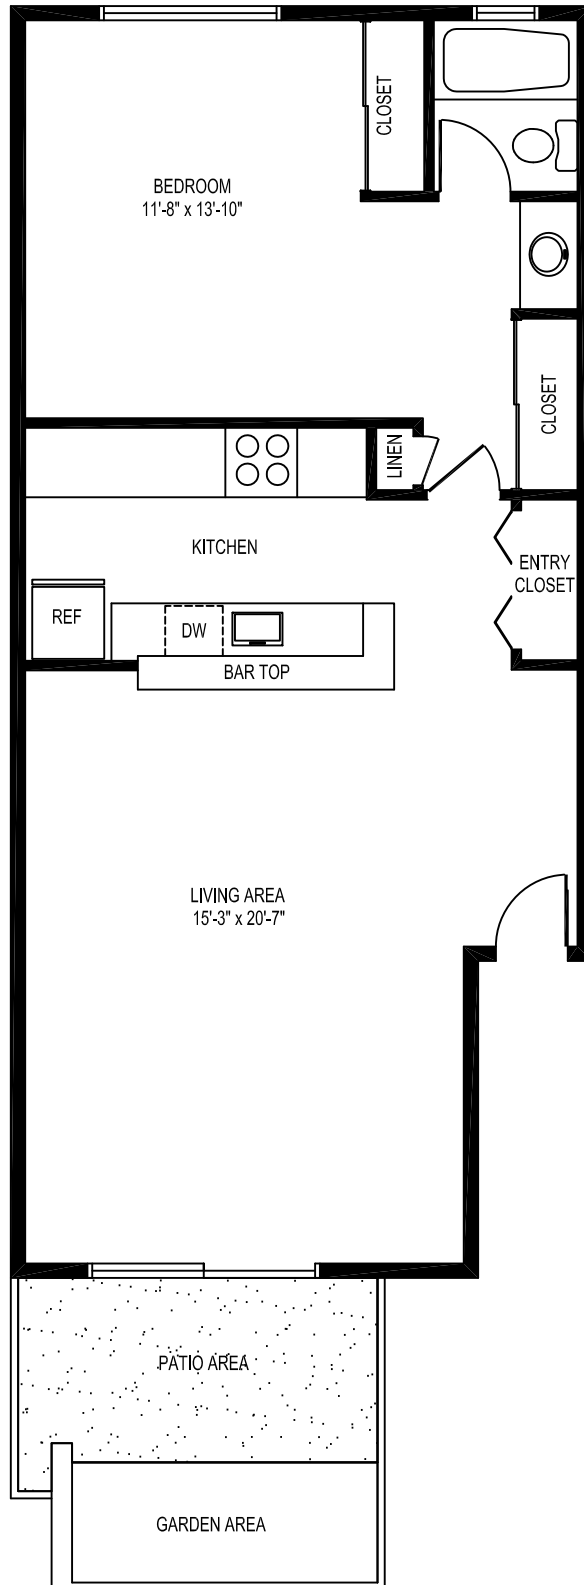

OLD COUNTY ROAD APARTMENTS

FIRST FLOOR
ONE BEDROOM - ONE BATH
836 SQ.FT.

ONE PATIO
A